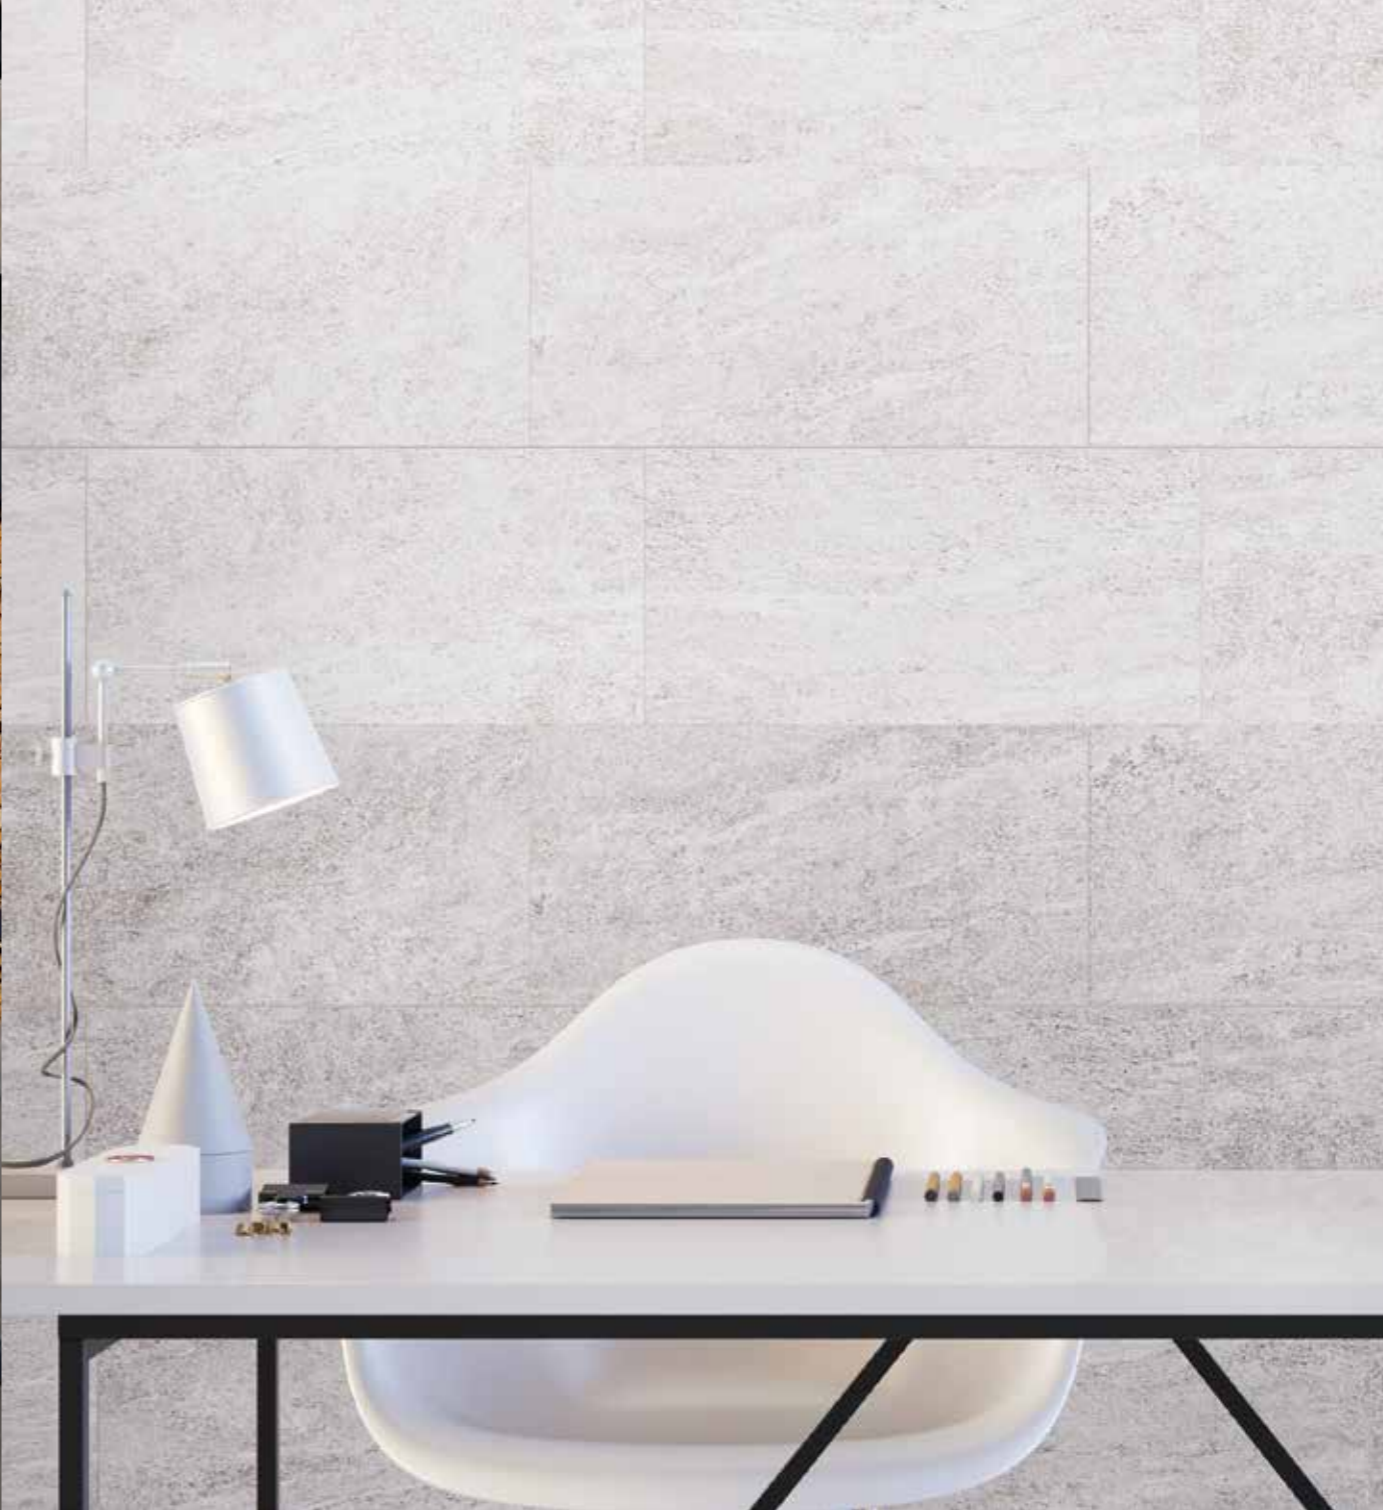

MATERIAL	PORCELAIN
SUITABILITY	WALL & FLOOR
FINISH	MATT
FORMAT	800 X 800
NAME	DURASTONE