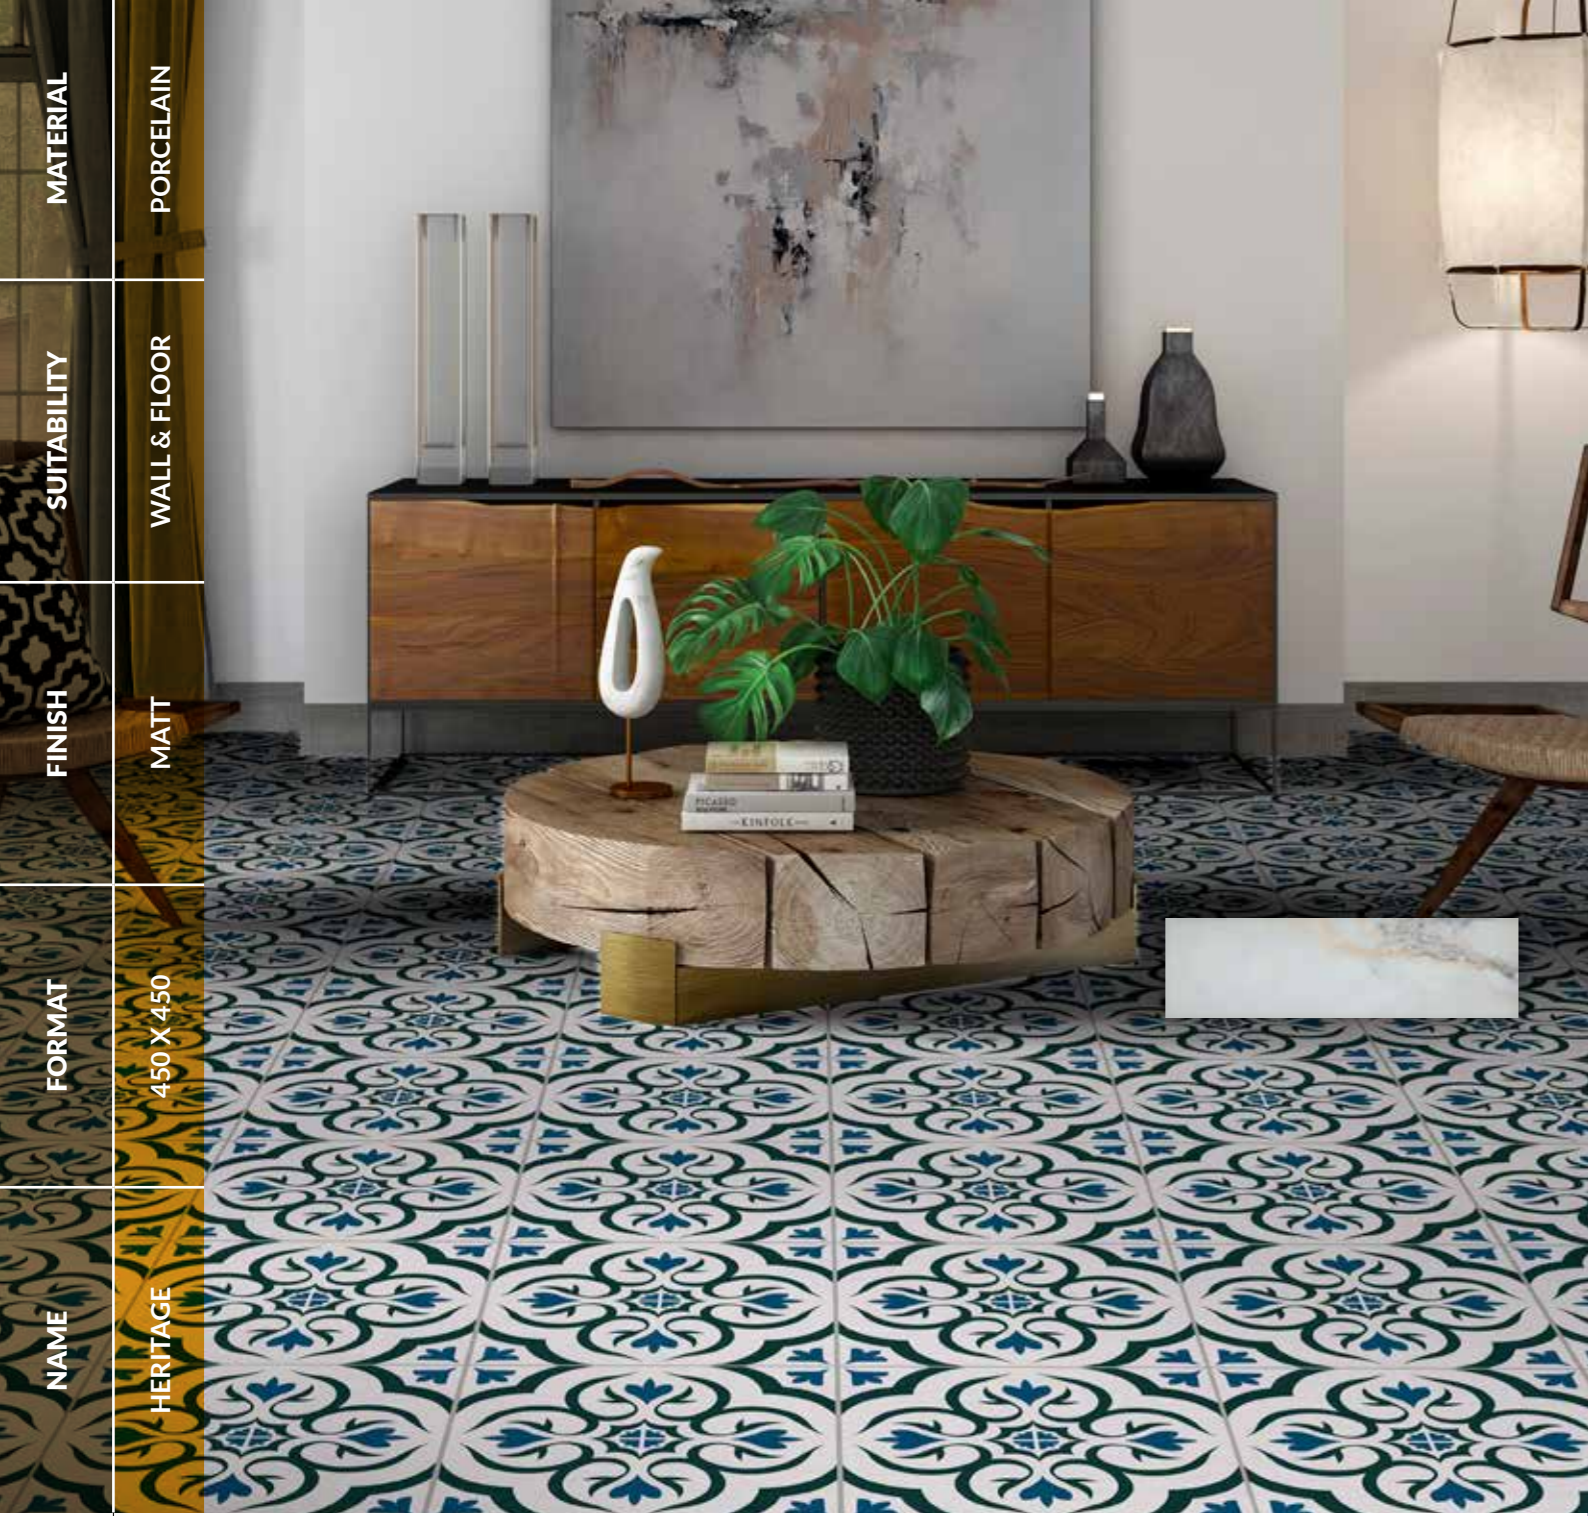

MATERIAL

PORCELAIN

SUITABILITY

WALL & FLOOR

FINISH

MATT

FORMAT

450 X 450

NAME

HERITAGE

VICTORIAN

 Classic	 Sophia	 Montana
 Deco	 Gothic	 Nou
 Geo	 Black	 Azul
 White	 Océ	 Rojo

VICTORIAN

NAME

200 X 200

FORMAT

MATT

FINISH

WALL & FLOOR

SUITABILITY

PORCELAIN

MATERIAL

HERITAGE

 Hove Grey	 Hove Blue	 Derwent	 Dublin	 Hampshire
 Orion	 Preston Blue	 Preston Grey	 Harlow