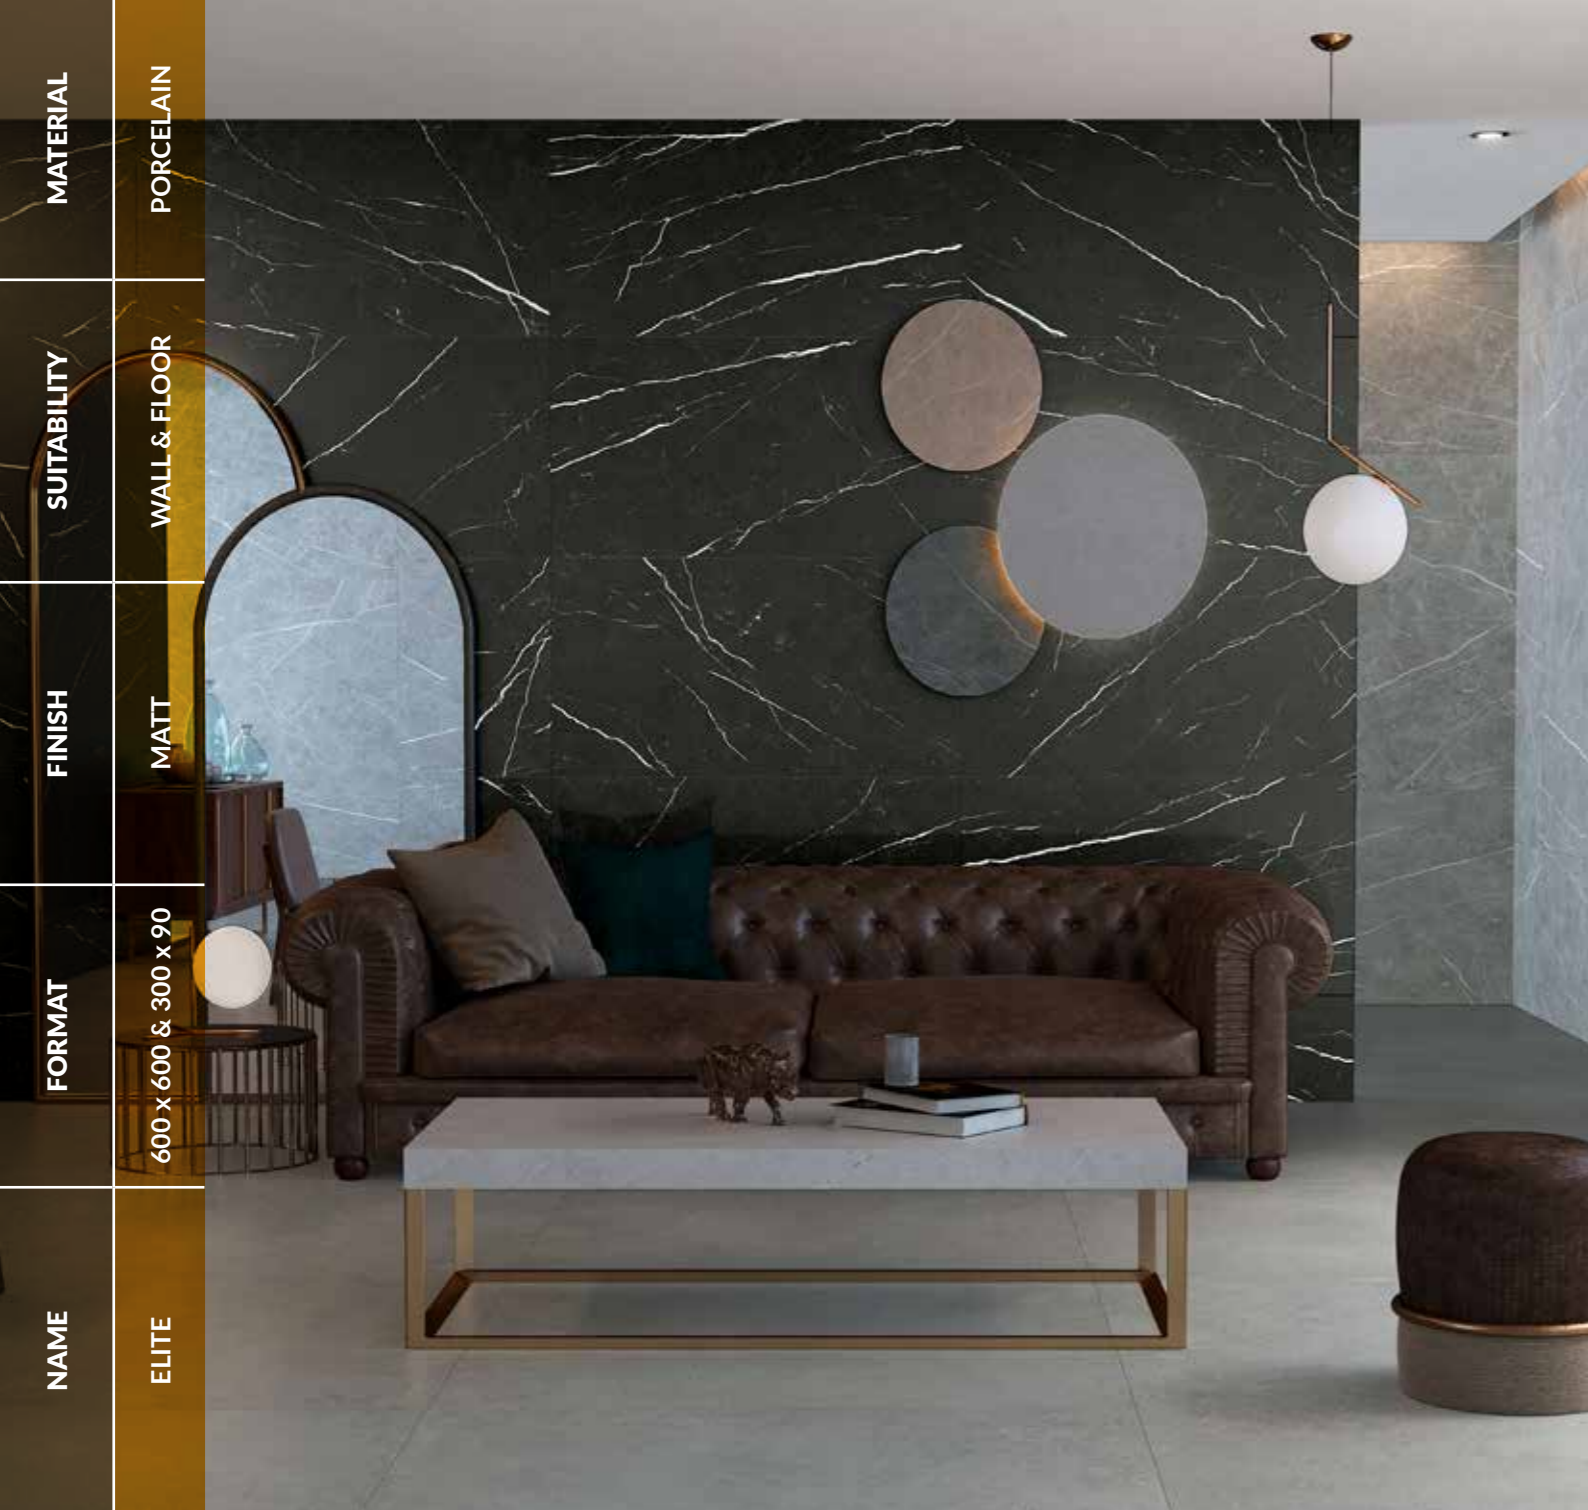

LITIUUM

Silver

Perla

Silver

EMPORIO

MATERIAL	PORCELAIN
SUITABILITY	WALL & FLOOR
FINISH	MATT
FORMAT	600 x 600 & 300 x 90
NAME	ELITE

MILANO

Perla