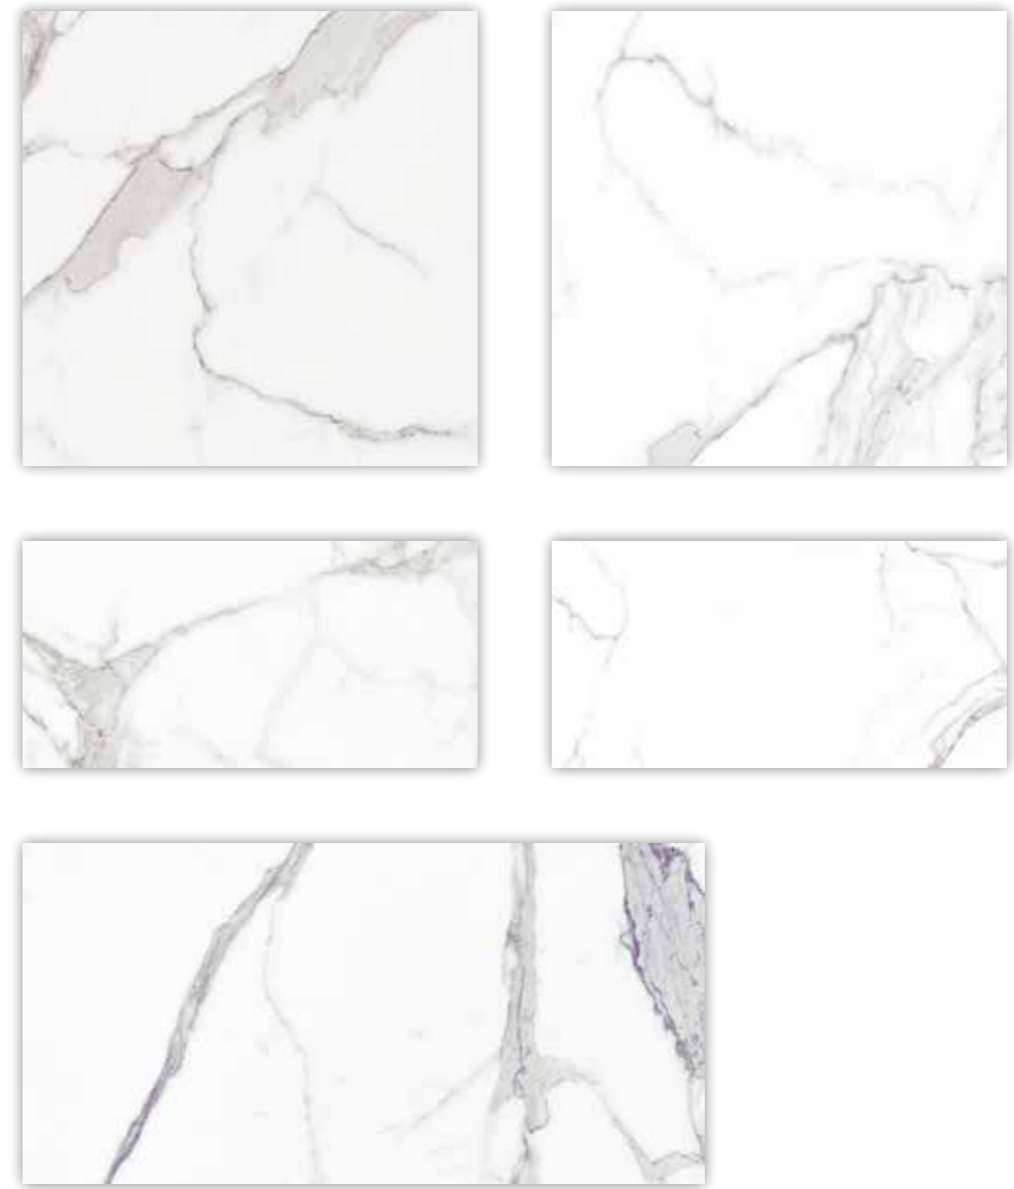

CARRARA BLANCO