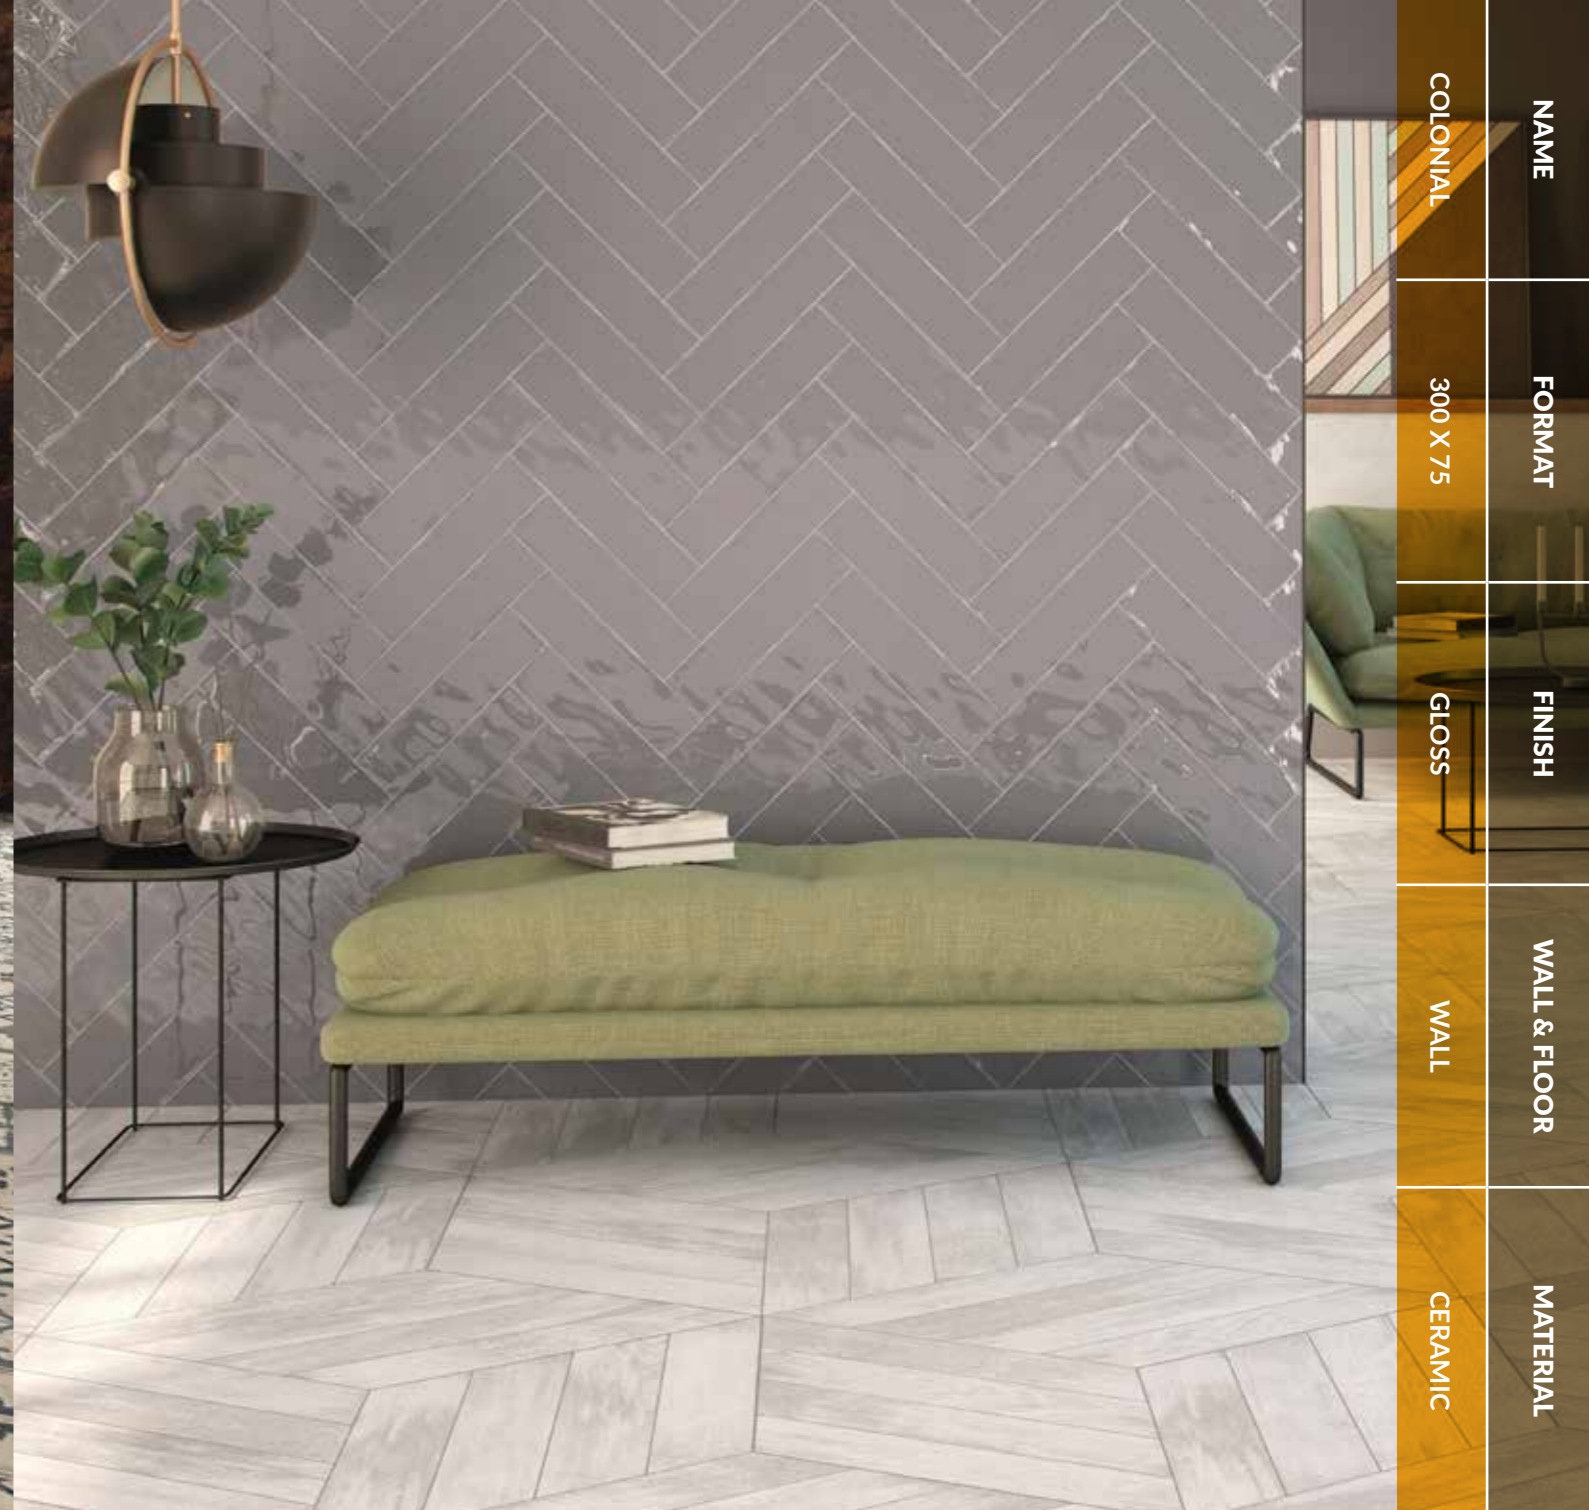

ANTIQUA

COLONIAL

NAME

300 X 75

FORMAT

GLOSS

FINISH

WALL